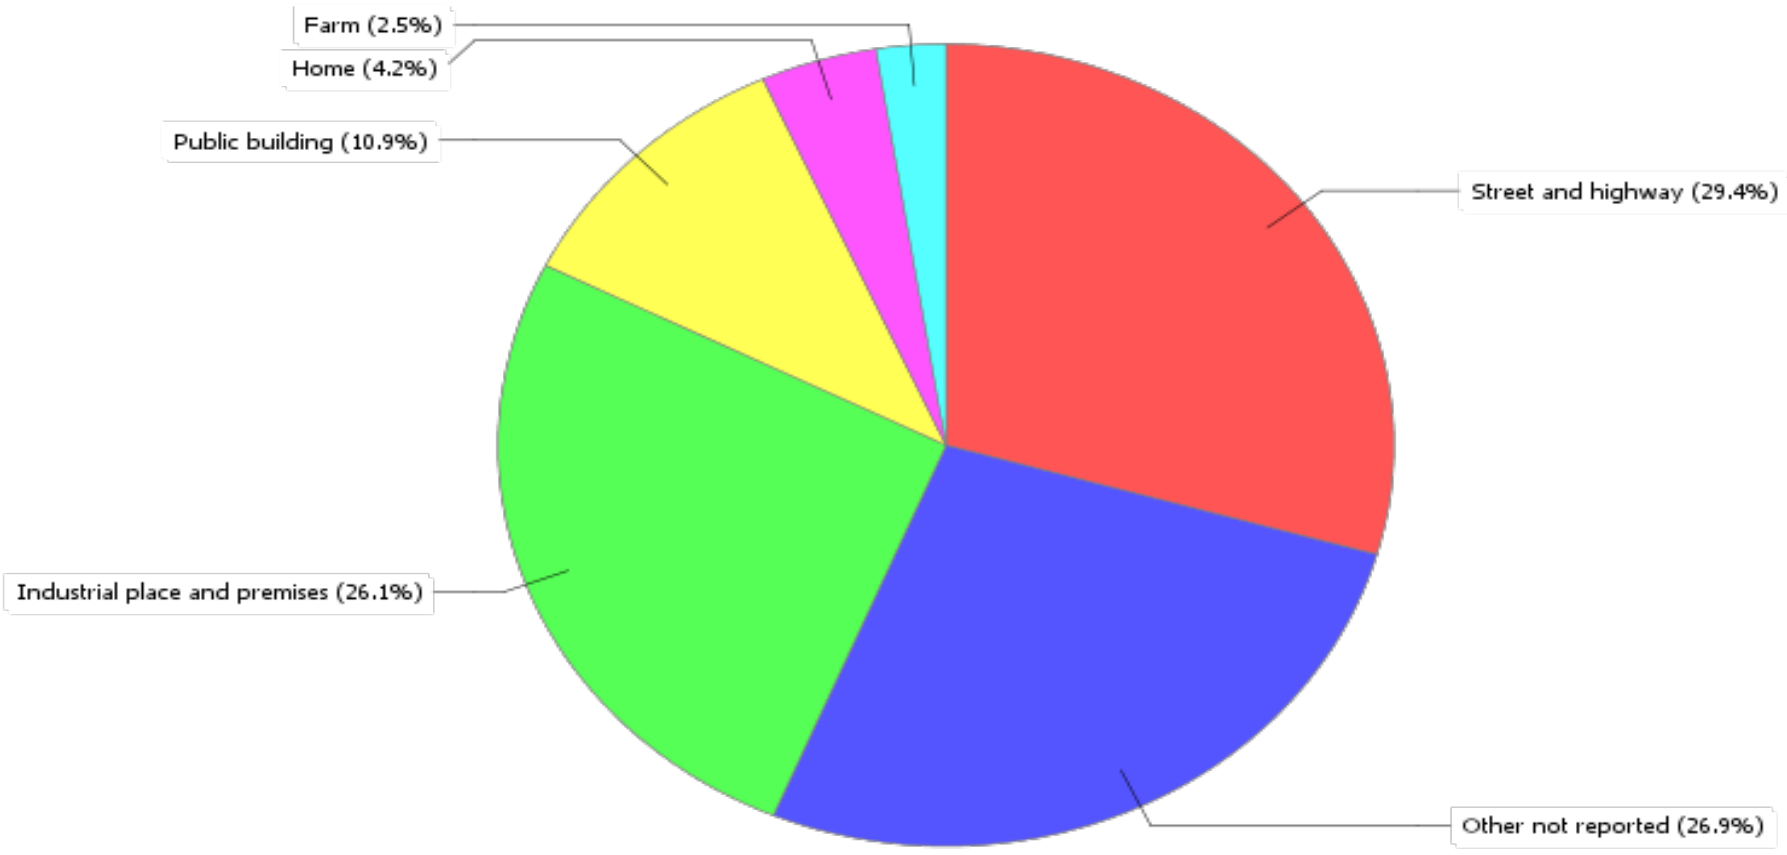

# 2019 - CHART 2

Fatal work injuries by location, all ownerships, Louisiana, 2019 (119 total fatal injuries)

[SOURCE : U.S. Bureau of Labor Statistics, U.S. Department of Labor, 2021]