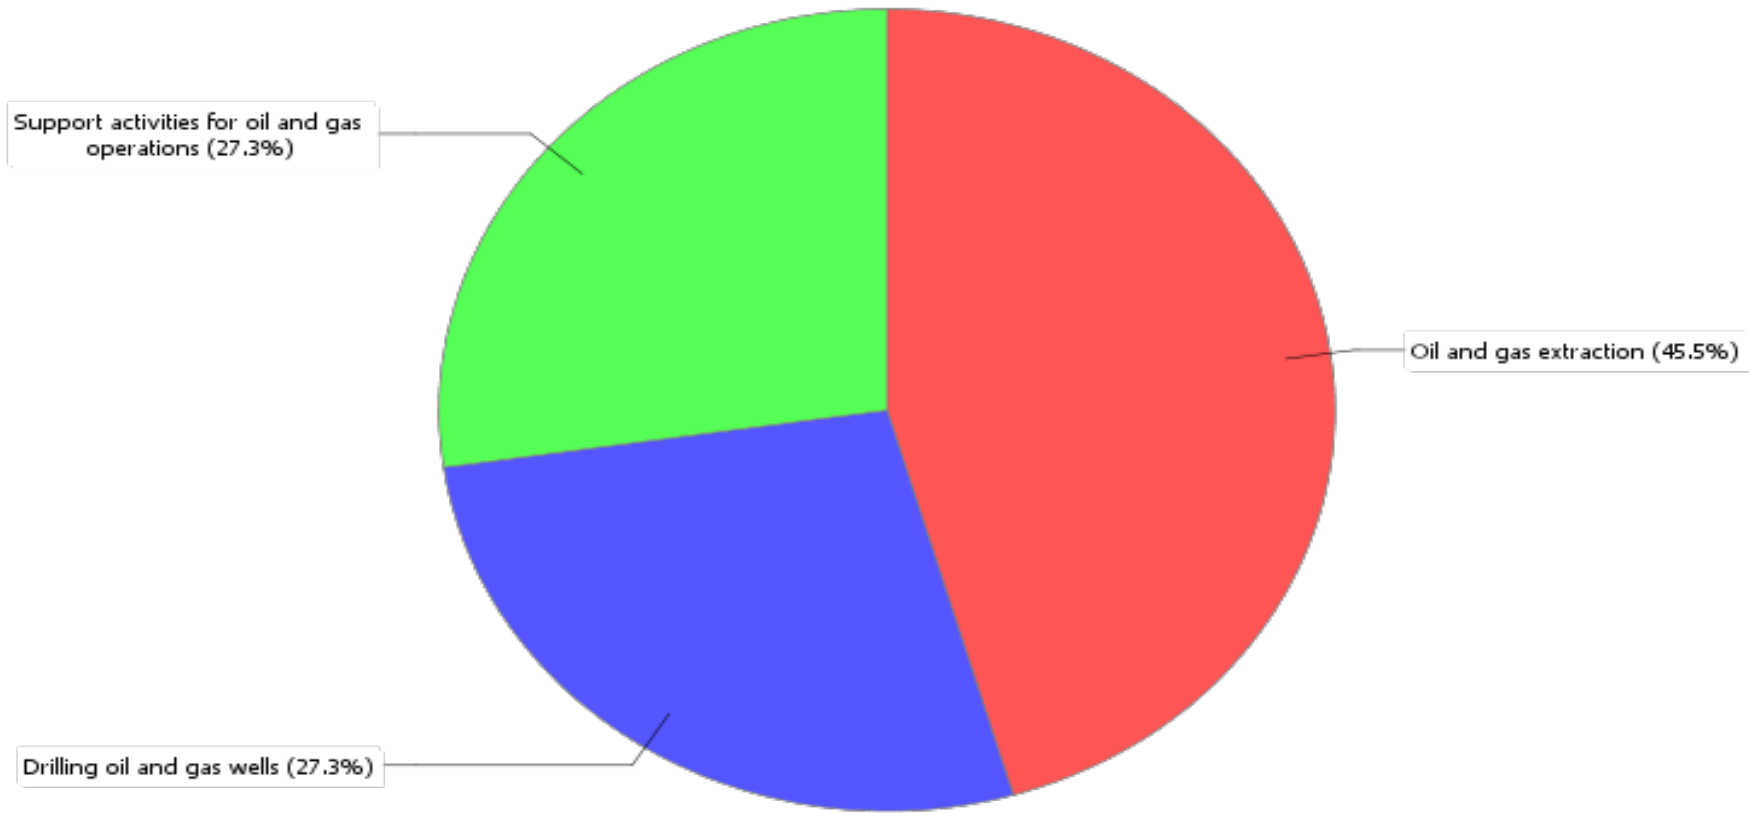

2019 - CHART 5

Fatal occupational injuries in the mining industry, all ownerships, Louisiana, 2019 (11 total fatal injuries)

[SOURCE : U.S. Bureau of Labor Statistics, U.S. Department of Labor, 2021]